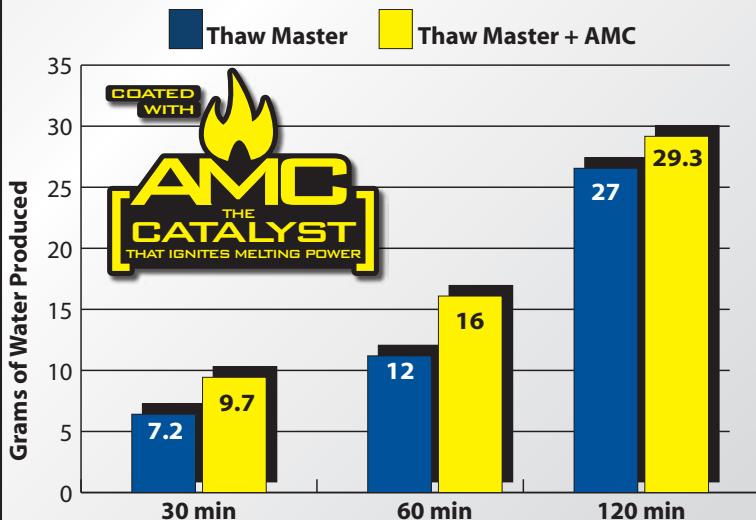

MELT ICE FAST WITH THAW MASTER AND AMC

Distributed By: